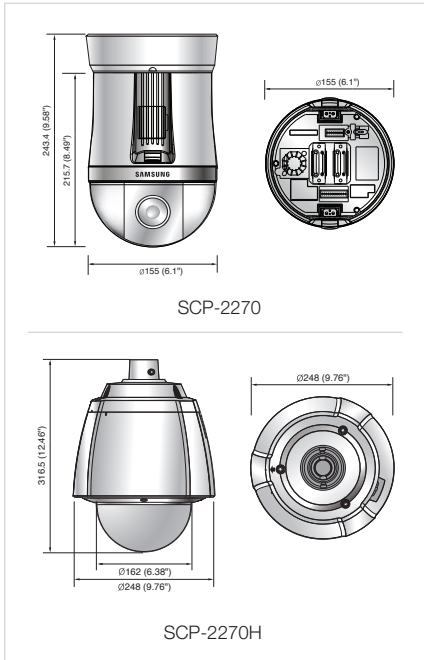

High Resolution 27xPTZ Dome Camera

SCP-2270/2270H

SCP-2270H

SCP-2270

Dimensions

Unit : mm (inch)

Accessories (Optional)

Controllers (optional)