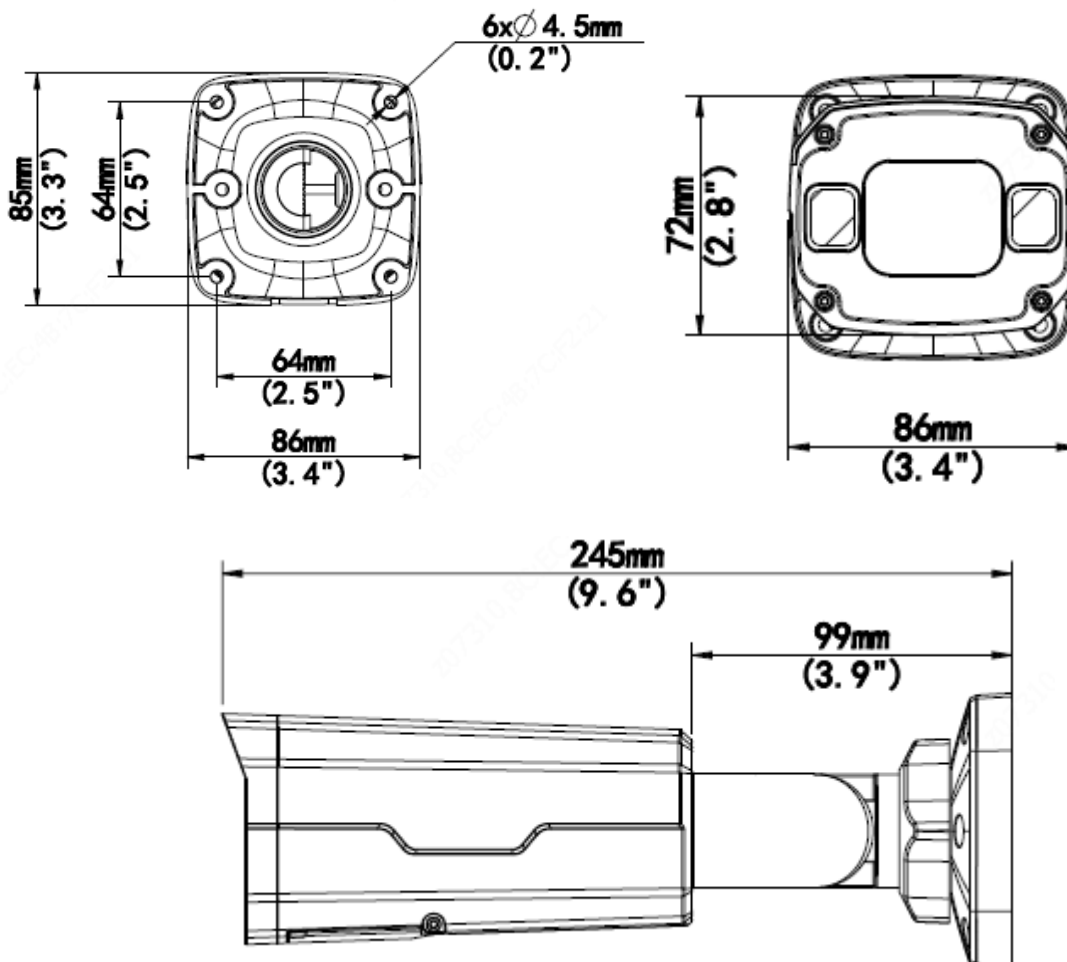

Safety	CE LVD (EN 62368-1:2014+A11:2017) CB (IEC 62368-1:2014) UL (UL 62368-1, 2nd Ed., Issue Date: 2014-12-01)
Environment	CE-RoHS (2011/65/EU;(EU)2015/863); WEEE (2012/19/EU); Reach (Regulation (EC) No 1907/2006)
Protection	IP67 (IEC 60529:1989+AMD1:1999+AMD2:2013) IK10 (IEC 62262:2002)
General	
Power	DC 12V±25%, PoE (IEEE 802.3af)
	Power consumption: Max 8.0 W
Power Interface	∅ 5.5mm coaxial power plug
Dimensions (L × W × H)	245 × 86 × 72mm (9.6" × 3.4" × 2.8")
Weight	0.92kg (2.0lb)
Material	Metal
Working Environment	-30°C ~ 60°C (-22°F ~ 140°F), Humidity: ≤95% RH (non-condensing)
Storage Environment	-30°C ~ 60°C (-22°F ~ 140°F), Humidity: ≤95% RH (non-condensing)
Surge Protection	6KV
Reset Button	N/A

Dimensions