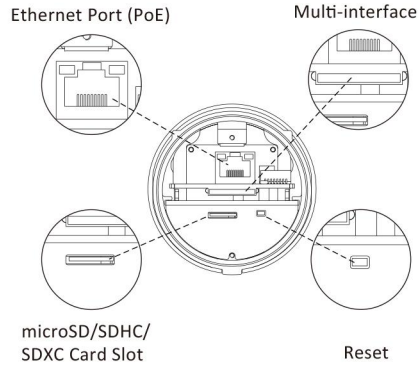

H.265+ Mini Bullet Network Camera

Structure Diagrams

Units: mm

Accessories Support

A01 Pole Mount

Weight: 720g
Dimensions: 170*51.5*152.6mm

A02 Internal Corner Bracket

Weight: 540g
Dimensions: 170*23.2*205.3mm

A03 External Corner Bracket

Weight: 900g
Dimensions: 170*152.6*76.3mm

A63 Junction Box

Weight: 620g
Dimensions: 134*127*40mm

Milesight Technology Co.,Ltd. | www.milesight.com

Contact Us: sales@milesight.com support@milesight.com

Add: 220 NE 51st Street, Oakland Park, Florida 33334, USA
Tel: +1-800-561-0485

Add: 925, Anyang SK V1 Center, LS-ro 116beon-gil, Dongan-gu, Anyang-si, Korea
Tel: +82-31-990-7772

Add: No.23 Wanghai Road, 2nd Software Park, Xiamen, China
Tel: +86-592-5922772