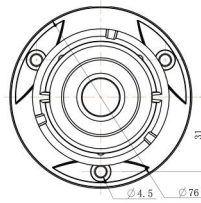

H.265+ Mini Bullet Network Camera

Structure Diagrams

Units: mm

Accessories Support

A01 Pole Mount

Weight: 720g
Dimensions: 170*51.5*152.6mm

A02 Internal Corner Bracket

Weight: 540g
Dimensions: 170*23.2*205.3mm

A03 External Corner Bracket

Weight: 900g
Dimensions: 170*152.6*76.3mm

A63 Junction Box

Weight: 620g
Dimensions: 134*127*40mm

Milesight Technology Co.,Ltd. | www.milesight.com

Contact Us: sales@milesight.com support@milesight.com