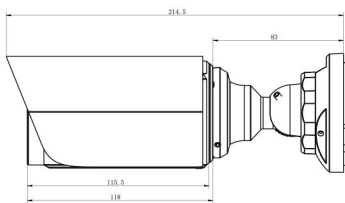

H.265+ Mini Bullet Network Camera

Structure Diagrams

Units: mm

Accessories Support

A01 Pole Mount

Weight: 720g
Dimensions: 170*51.5*152.6mm

A02 Internal Corner Bracket

Weight: 540g
Dimensions: 170*23.2*205.3mm