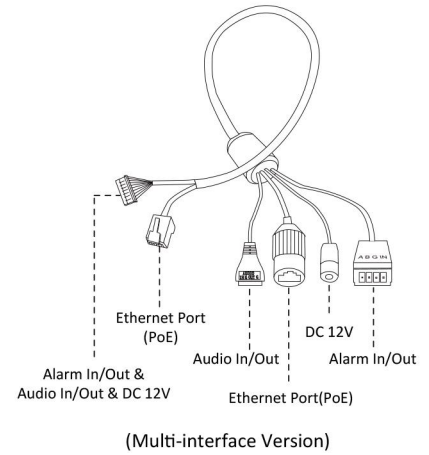

H.265+ Mini Bullet Network Camera

Structure Diagrams

Units: mm

Accessories Support

A01 Pole Mount

Weight: 720g
Dimensions: 170*51.5*152.6mm

A02 Internal Corner Bracket

Weight: 540g
Dimensions: 170*23.2*205.3mm

A03 External Corner Bracket

Weight: 900g
Dimensions: 170*152.6*76.3mm

A63 Junction Box

Weight: 620g
Dimensions: 134*127*40mm

Milesight Technology Co.,Ltd. | www.milesight.com

Contact Us: sales@milesight.com support@milesight.com

Add: 220 NE 51st Street, Oakland Park, Florida 33334, USA
Tel: +1-800-561-0485

Add: 925, Anyang SK V1 Center, LS-ro 116beon-gil, Dongan-gu, Anyang-si, Korea
Tel: +82-31-990-7772

Add: No.23 Wanghai Road, 2nd Software Park, Xiamen, China
Tel: +86-592-5922772