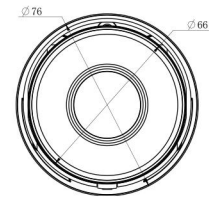

H.265+ Mini Bullet Network Camera

Structure Diagrams

Units: mm

Accessories Support

A01 Pole Mount

Weight: 720g
Dimensions: 170*51.5*152.6mm

A02 Internal Corner Bracket

Weight: 540g
Dimensions: 170*23.2*205.3mm

A03 External Corner Bracket

Weight: 900g
Dimensions: 170*152.6*76.3mm

A63 Junction Box

Weight: 620g
Dimensions: 134*127*40mm

Milesight Technology Co.,Ltd. | www.milesight.com

Contact Us: sales@milesight.com support@milesight.com