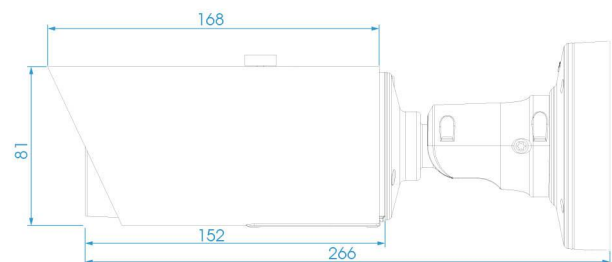

DIMENSIONS (mm)

SUPPORTED BROWSERS

| | Model | MS-C2862-F(I)PB (2.0MP) | MS-C2962-(R)F(I)PB (2.0MP) | MS-C3762-F(I)PB (3.0MP) | MS-C4462-F(I)PB (4.0MP) |
|----------|----------------------|--|---|--|---|
| Camera | Image Sensor | 1/1.8" Exmor CMOS | 1/2.8" Progressive Scan CMOS | | 1/3" Progressive Scan CMOS |
| | Min. Illumination | Color:0.002Lux@F1.2 B/W:0Lux with IR on | | Color: 0.005Lux@F1.2 B/W: 0Lux with IR on | Color: 0.008Lux@F1.2 B/W: 0Lux with IR on |
| | WDR | Super WDR up to 120dB | Super WDR up to 140dB | Super WDR up to 120dB | |
| | Lens | Motorized 3.6~10mm@F1.4 P-Iris(Optional) | Motorized 3.0~10.5mm/7~22mm @F1.4 P-Iris(Optional) | | |
| | Mount | Φ14 | | | |
| | Field of View | H92°~H42°(3.6~10mm) | H90°~ H31°(3.0~10.5mm) | H80°~ H29°(3.0~10.5mm) | H76.2°~H25°(3.0~10.5mm) |
| | Shutter Time | 1/100000s~1/5s | | | |
| | IR Distance | Up to 35m | | | |
| | Day&Night | ICR Filter Auto Switch | | | |
| | Max Image Resolution | 1920×1080 | | 2048x1536 | 2592×1520 |
| Video | Frame Rate | 30fps(1920×1080), 30fps(1280×960), 30fps(1280×720), 30fps(704x576) | 60fps(1920×1080)(Optional) 30fps(1920×1080), 30fps(1280×960), 30fps(1280×720), 30fps(704x576) | 30fps(2048x1536), 30fps(1920×1080), 30fps(1280×960), 30fps(1280×720), 30fps(704x576) | 20fps(2592×1520), 30fps(2304×1296), 30fps(1920×1080), 30fps(1280×960), 30fps(1280×720), 30fps(704x576) |
| | Video Compression | H.265(HEVC)/H.264/MJPEG | | | |
| | Video Bit Rate | 16Kbps~16Mbps(CBR/VBR Adjustable) | | | |
| | Image Setting | Brightness/Contrast/Saturation/Sharpness | | | |
| Network | Ethernet | 1*RJ45 10M/100M Ethernet Port | | | |
| | Network Storage | NAS(Support NFS, SMB/CIFS) | | | |
| | Protocol | TCP/IP, UDP, RTP, RTSP, RTCP, HTTP, HTTPS, DNS, DDNS, DHCP, FTP, NTP, SMTP, SNMP, UPnP, SIP, IPv6, PPPoE, VLAN | | | |
| Audio | Audio Compression | G.711/AAC | | | |
| | Audio I/O | 1/1 | | | |
| System | Alarm I/O | 1/1 | | | |
| | Storage | Support Micro SD/SDHC/SDXC Local Storage, up to 64G | | | |
| | Advanced Function | Motion Detection, Privacy Masking, Backlight Compensation, 3D-DNR, ROI | | | |
| | SIP/VoIP Support | Yes, Voice & Video-over-IP | | | |
| | Event Trigger | Motion Detection, Network Disconnection, etc. | | | |
| | Event Action | FTP Upload/SMTP Upload/ SD Card Record/ SIP Phone | | | |
| | System Compatibility | ONVIF Profile S | | | |
| General | WorkingTemperature | -30°C~60°C | | | |
| | Working Humidity | 0~90%(Non-condensing) | | | |
| | Power Supply | PoE/ DC12V±10% | | | |
| | Power Consumption | 5W MAX | 6W MAX | 6.5W MAX | 5W MAX |
| | | 9W MAX (With IR on) | 10.5W MAX (With IR on) | 10W MAX (With IR on) | 9W MAX (With IR on) |
| | Weather Proof | Up to IP66 Rating for Weather-resistant Performance | | | |
| | Weight | 1080g | | | |
| | Dimensions | Φ107mmX266mm | | | |
| Warranty | 2 Years | | | | |