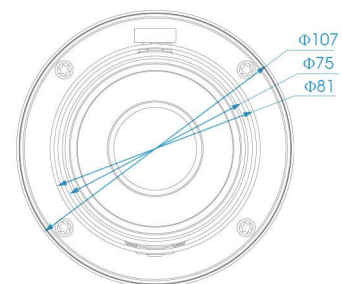

DIMENSIONS (mm)

SUPPORTED BROWSERS

| | Model | MS-C2862-F(I)PB (2.0MP) | MS-C2962-(R)F(I)PB (2.0MP) | MS-C3762-F(I)PB (3.0MP) | MS-C4462-F(I)PB (4.0MP) |
|----------|----------------------|--|---|--|---|
| Camera | Image Sensor | 1/1.8" Exmor CMOS | 1/2.8" Progressive Scan CMOS | | 1/3" Progressive Scan CMOS |
| | Min. Illumination | Color:0.002Lux@F1.2 B/W:0Lux with IR on | | Color: 0.005Lux@F1.2 B/W: 0Lux with IR on | Color: 0.008Lux@F1.2 B/W: 0Lux with IR on |
| | WDR | Super WDR up to 120dB | Super WDR up to 140dB | Super WDR up to 120dB | |
| | Lens | Motorized 3.6~10mm@F1.4 P-Iris(Optional) | Motorized 3.0~10.5mm/7~22mm @F1.4 P-Iris(Optional) | | |
| | Mount | Φ14 | | | |
| | Field of View | H92°~H42°(3.6~10mm) | H90°~ H31°(3.0~10.5mm) | H80°~ H29°(3.0~10.5mm) | H76.2°~H25°(3.0~10.5mm) |
| | Shutter Time | 1/100000s~1/5s | | | |
| | IR Distance | Up to 35m | | | |
| | Day&Night | ICR Filter Auto Switch | | | |
| | Max Image Resolution | 1920×1080 | | 2048x1536 | 2592×1520 |
| Video | Frame Rate | 30fps(1920×1080), 30fps(1280×960), 30fps(1280×720), 30fps(704x576) | 60fps(1920×1080)(Optional) 30fps(1920×1080), 30fps(1280×960), 30fps(1280×720), 30fps(704x576) | 30fps(2048x1536), 30fps(1920×1080), 30fps(1280×960), 30fps(1280×720), 30fps(704x576) | 20fps(2592×1520), 30fps(2304×1296), 30fps(1920×1080), 30fps(1280×960), 30fps(1280×720), 30fps(704x576) |
| | Video Compression | H.265(HEVC)/H.264/MJPEG | | | |
| | Video Bit Rate | 16Kbps~16Mbps(CBR/VBR Adjustable) | | | |
| | Image Setting | Brightness/Contrast/Saturation/Sharpness | | | |
| Network | Ethernet | 1*RJ45 10M/100M Ethernet Port | | | |
| | Network Storage | NAS(Support NFS, SMB/CIFS) | | | |
| | Protocol | TCP/IP, UDP, RTP, RTSP, RTCP, HTTP, HTTPS, DNS, DDNS, DHCP, FTP, NTP, SMTP, SNMP, UPnP, SIP, IPv6, PPPoE, VLAN | | | |
| Audio | Audio Compression | G.711/AAC | | | |
| | Audio I/O | 1/1 | | | |
| System | Alarm I/O | 1/1 | | | |
| | Storage | Support Micro SD/SDHC/SDXC Local Storage, up to 64G | | | |
| | Advanced Function | Motion Detection, Privacy Masking, Backlight Compensation, 3D-DNR, ROI | | | |
| | SIP/VoIP Support | Yes, Voice & Video-over-IP | | | |
| | Event Trigger | Motion Detection, Network Disconnection, etc. | | | |
| | Event Action | FTP Upload/SMTP Upload/ SD Card Record/ SIP Phone | | | |
| | System Compatibility | ONVIF Profile S | | | |
| General | WorkingTemperature | -30°C~60°C | | | |
| | Working Humidity | 0~90%(Non-condensing) | | | |
| | Power Supply | PoE/ DC12V±10% | | | |
| | Power Consumption | 5W MAX | 6W MAX | 6.5W MAX | 5W MAX |
| | | 9W MAX (With IR on) | 10.5W MAX (With IR on) | 10W MAX (With IR on) | 9W MAX (With IR on) |
| | Weather Proof | Up to IP66 Rating for Weather-resistant Performance | | | |
| | Weight | 1080g | | | |
| | Dimensions | Φ107mmX266mm | | | |
| Warranty | 2 Years | | | | |