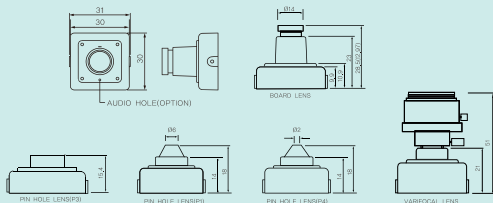

• Dimensions

(Unit : mm)

• Option (Lens)

Type	Board Lens			
Focal Length	2.45	2.97	3.6	4.3
Aperture	F2.0	F2.0	F2.0	F2.0
Angle of View	150°	130°	92°	78°
Type	Board Lens			
Focal Length	6	8	12	16
Aperture	F2.0	F2.0	F2.2	F2.5
Angle of View	53°	40°	28°	19°
Type	Pinhole Lens			Fixed IRIS Varifocal Lens
Focal Length	P1: 3.7	P2: 3.7	P3: 4.3	4.0 ~ 8.0
Aperture	F2.0	F2.0	F2.0	F2.0 ~ F2.8
Angle of View	90°	90°	78°	89.2° ~ 44.2°

• Specifications

Model Name	KPC-E700
Image Device	1/3" 960H SONY EXview HAD CCD II
Scanning System	2 : 1 Interlace
Scanning Frequency	NTSC: 15.734 KHz(H), 59.94 Hz(V) / PAL: 15.625 KHz(H), 50 Hz(V)
H. Resolution	700 TVL
Total Pixels	NTSC: 1020(H) x 508(V) / PAL: 1020(H) x 596(V)
Effective Pixels	NTSC: 976(H) x 494(V) / PAL: 976(H) x 582(V)
S/N Ratio	More than 50dB (AGC Off)
Min. Illumination	0.1 Lux
Sync. System	Internal
Gamma	$\gamma = 0.45$
Video Output	1.0 Vp-p Composite (75 Ω)
Lens	Fixed Board, Pinhole, Varifocal Lens Built-in
Electronic Shutter	NTSC: 1/60~1/100,000 sec / PAL: 1/50~1/100,000 sec
BLC	OFF / BLC / HLC
White Balance	ATW / PUSH / USER1 / USER2 / ANTI CR / MANUAL / PUSH-LOCK
2DNR	On / Off (Level Adjustable)
ATR	On / Off (Level Adjustable)
Function	MIRROR / BRIGHTNESS / CONTRAST / SHARPNESS / HUE / GAIN
Motion Detection	Zone 4ea
Privacy Masking	Zone 4ea
Language	English, Japanese, German, French, Russian, Portuguese, Spanish, Chinese
OSD	Built in (Inner Key / Joystick)
Operating Temperature	14°F ~ 122°F (-10°C ~ +50°C)
Storage Temperature	-4°F ~ 140°F (-20°C ~ +60°C)
Power Consumption	DC12V \pm 10% Max. 70 mA
Dimensions (mm)	30(W) x 30(H) x 23(D)
Weight	Approx. 81 g
Options	Digital Day & Night