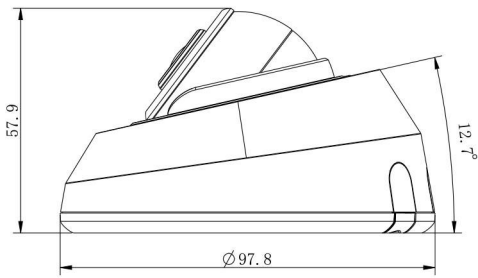

H.265+ IR Mini Dome Network Camera

Structure Diagrams

Units: mm

Accessories Support

A01 Pole Mount

Weight: 720g
Dimensions: 170*51.5*152.6mm

A03 External Corner Bracket

Weight: 900g
Dimensions: 170*152.5*76.3mm

A71 Wall Mount

Weight: 530g
Dimensions: 162*124*78 mm

A82 Recessed Mount

Weight: 475g
Dimension: $\text{Ø}168.7*91.3$ mm

Milesight Technology Co., Ltd. | www.milesight.com

Contact Us: sales@milesight.com support@milesight.com

Add: 220 NE 51st Street, Oakland Park, Florida 33334, USA
Tel: +1-800-561-0485

Add: 925, Anyang SK V1 Center, LS -ro 116beon-gil, Dongan-gu, Anyang-si, Korea
Tel: +82-31-990-7732

Add: No.23 Wanghai Road, 2nd Software Park, Xiamen, China
Tel: +86-592-5922772