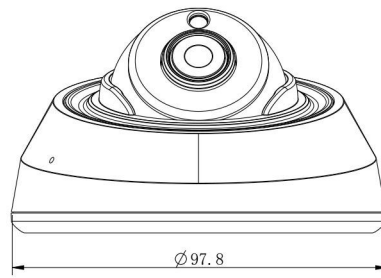

Structure Diagrams

Units: mm

Accessories Support

A01 Pole Mount

Weight: 720g
Dimensions: 170*51.5*152.6mm

A03 External Corner Bracket

Weight: 900g
Dimensions: 170*152.5*76.3mm

A71 Wall Mount

Weight: 530g
Dimensions: 162*124*78 mm

A82 Recessed Mount

Weight: 475g
Dimension: $\text{Ø}168.7*91.3$ mm

Milesight Technology Co., Ltd. | www.milesight.com

Contact Us: sales@milesight.com support@milesight.com

Add: 220 NE 51st Street, Oakland Park, Florida 33334, USA
Tel: +1-800-561-0485

Add: 925, Anyang SK V1 Center, LS -ro 116beon-gil, Dongan-gu, Anyang-si, Korea
Tel: +82-31-990-7732

Add: No.23 Wanghai Road, 2nd Software Park, Xiamen, China
Tel: +86-592-5922772