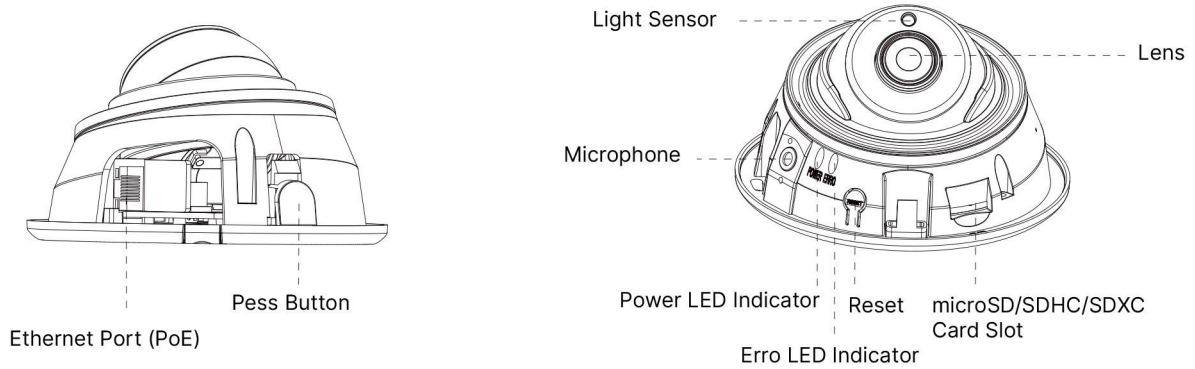

H.265+ IR Mini Dome Network Camera

Structure Diagrams

Units: mm

Accessories Support

A01 Pole Mount

Weight: 720g
Dimensions: 170*51.5*152.6mm

A03 External Corner Bracket

Weight: 900g
Dimensions: 170*152.5*76.3mm

A71 Wall Mount

Weight: 530g
Dimensions: 162*124*78 mm

A82 Recessed Mount

Weight: 475g
Dimension: $\text{Ø}168.7*91.3$ mm

Milesight Technology Co., Ltd. | www.milesight.com

Contact Us: sales@milesight.com support@milesight.com

Add: 220 NE 51st Street, Oakland Park, Florida 33334, USA
Tel: +1-800-561-0485

Add: 925, Anyang SK V1 Center, LS -ro 116beon-gil, Dongan-gu, Anyang-si, Korea
Tel: +82-31-990-7732

Add: No.23 Wanghai Road, 2nd Software Park, Xiamen, China
Tel: +86-592-5922772