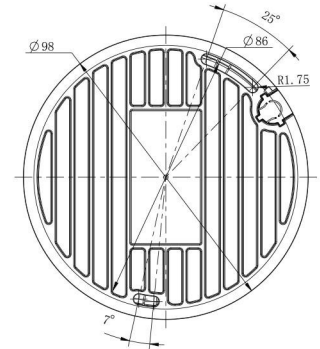

# H.265+ IR Mini Dome Network Camera

<b>System</b>	Storage	Support microSD/SDHC/SDXC Card Local Storage, up to 256G		
	Advanced Function	BLC, HLC, 2D DNR, 3D DNR, Defog, AWB, EIS, IP Address Filtering, AGC, Anti-flicker, Corridor Mode, Deblur, Watermark		
	SIP/VoIP Support	Yes, Voice & Video-over-IP		
	Event Trigger	Motion Detection, Network Disconnection, Audio Alarm, etc.		
	Event Action	FTP Upload, SMTP Upload, SD Card Record, SIP Phone, HTTP Notification, etc.		
	Video Analysis	Region Entrance, Region Exiting, Advanced Motion Detection, Tamper Detection, Line Crossing, Loitering, Human Detection, People Counting, Object Left, Object Removed		
	System Compatibility	ONVIF Profile G & Q & S & T, API		
<b>General</b>	Working Temperature	-40°C~60°C		
	Working Humidity	0~90%(Non-condensing)		
	Power Supply	PoE (802.3af)		
	Power Consumption	3.5W MAX 5W MAX (With IR on)	4W MAX 5.5W MAX (With IR on)	5.2W MAX 6.6W MAX (With IR on)
	Weight	200g		
	Dimensions	Ø97.8mmX57.9mm		
	Warranty	3/5 Years		

## Structure Diagrams

Units: mm

### A01 Pole Mount

Weight: 720g  
Dimensions: 170\*51.5\*152.6mm

### A03 External Corner Bracket

Weight: 900g  
Dimensions: 170\*152.5\*76.3mm