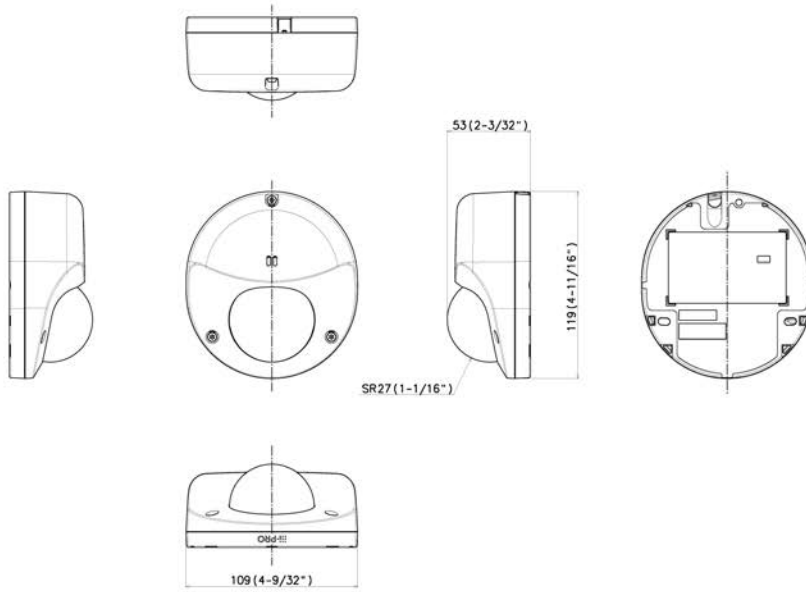

WV-QJB500-W  
Mount Bracket

WV-QJB502A-W  
Mount Bracket

WV-QPL500-W  
Mount Bracket

WV-QWL500-W  
Mount Bracket

# APPEARANCE

Mass : Approx. 550 g [1.21 lbs]