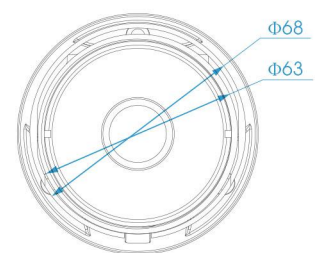

## KEY FEATURES

- 0.002Lux Starlight
- Super WDR up to 140dB
- H.265 High Efficiency Video Coding
- Built-in ICR Filter for Day/Night switching
- Built-in web server for IE/Firefox/Chrome/Safari preview
- 3D-DNR, Privacy Masking and Motion Detection
- Micro SD/SDHC/SDXC card local storage support
- Built-in efficient IR LEDs, IR distance up to 25m
- Weather-proof IP67-rated Housing
- Built-in 802.3af Compliant PoE
- Support ONVIF Profile S

## DIMENSIONS (mm)