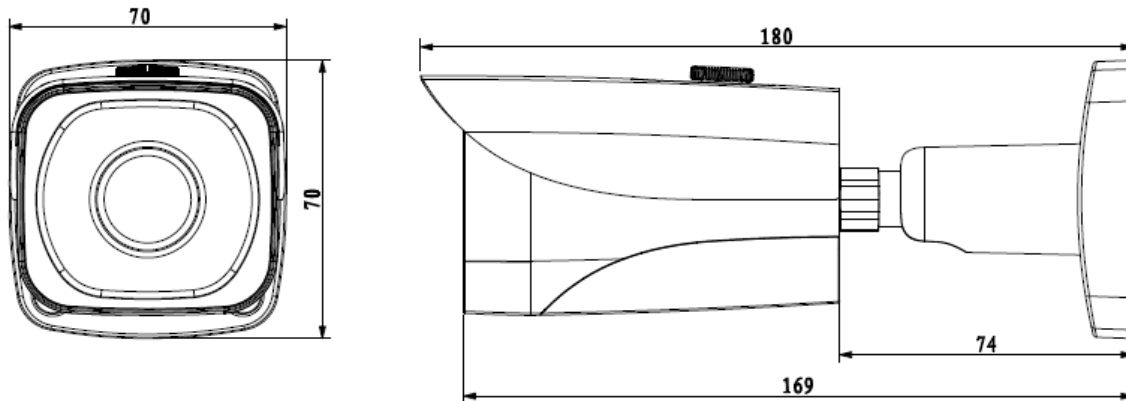

VKD ME 4421

Dimensions (mm)