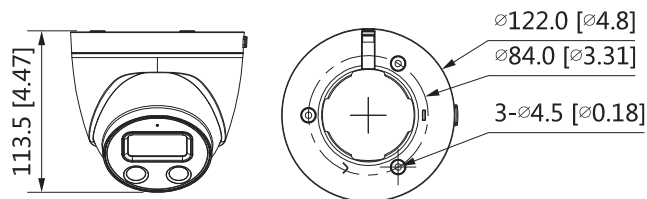

Certifications

Certifications	CE-LVD: EN60950-1 CE-EMC: Electromagnetic Compatibility Directive 2014/30/EU FCC: 47 CFR FCC Part 15, Subpart B UL/CUL: UL60950-1 CAN/CSA C22.2 No.60950-1-07

Interface

Audio Interface	1/1 channel In/Out, Built-in MIC, Built-in Speaker
RS485	N/A
Alarm	1 channel In: 5mA 5V DC 1 channel Out: 300mA 12V DC

Electrical

Power Supply	DC 12V ($\pm 30\%$), PoE (802.3af) (Class 0)
Power Consumption	<7.2W

Environmental

Operating Conditions	-30° C to +60° C (-22° F to +140° F)/Less than 95% RH
Storage Conditions	-30° C to +60° C (-22° F to +140° F)
Ingress Protection	IP67

Construction

Casing	Metal, plastic
Dimensions	$\Phi 122$ mm $\times$ 113.5 mm (4.80" $\times$ 4.47")
Net Weight	0.49 kg (1.08 lb)
Gross Weight	0.65 kg (1.43 lb)

Accessories

Optional:

Junction Mount	Corner Mount
PFA130-E	PFA151+PFB203W
Wall Mount	Ceiling Mount
PFB203W	PFA106+PFB220C
Ceiling Mount	Pole Mount
	PFB203W + PFA152-E

Dimensions (mm[inch])

Distribuito da

PAMIRON
see the world