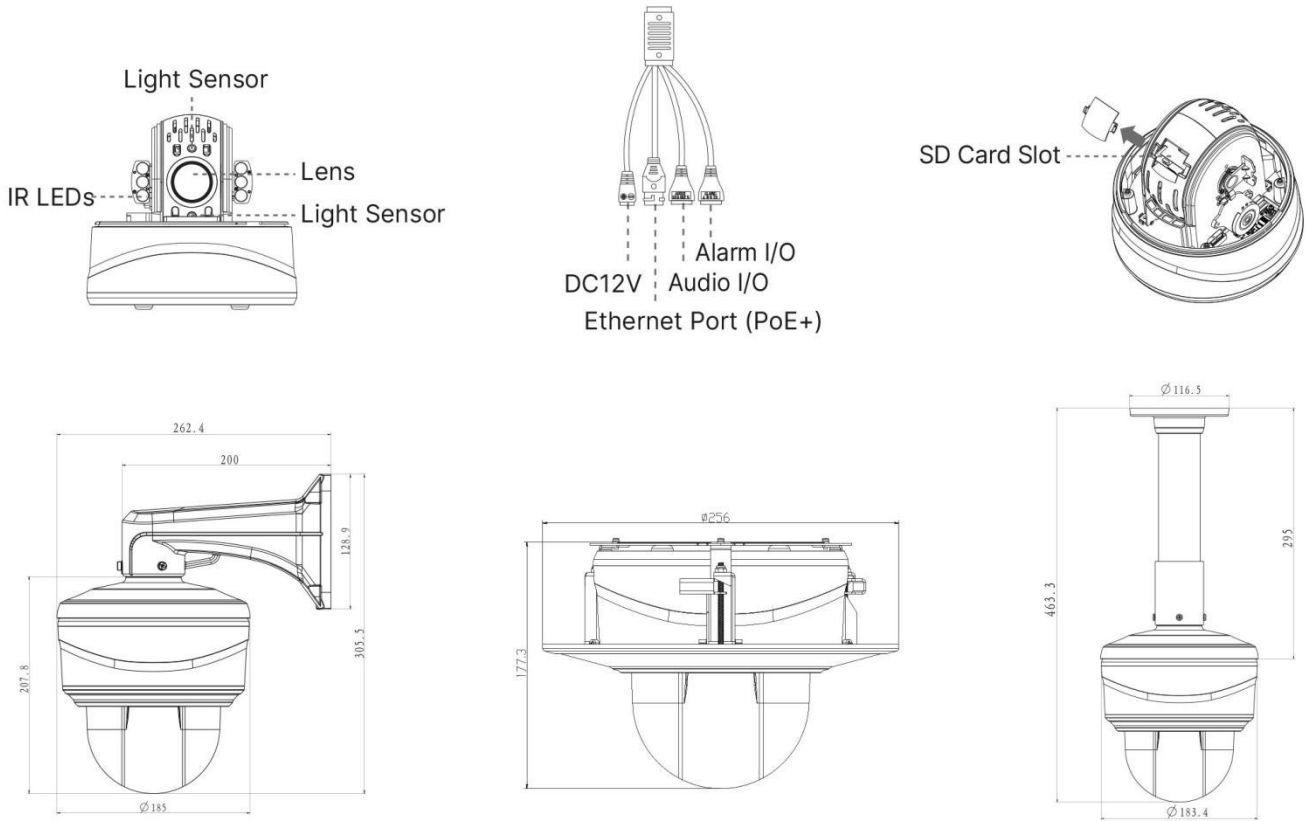

12X/20X/23X H.265+ Mini PTZ Dome Network Camera

Structure Diagrams

Units: mm

Accessories Support

A01 Pole Mount

Weight: 720g
Dimensions: 170*51.5*152.6mm

A03 External Corner Bracket

Weight: 900g
Dimensions: 170*152.5*76.3mm

A42-L Extension Lever

Weight: 325g
Dimensions: 57*255mm

A43 Junction Box

Weight: 1000g
Dimensions: 195*164*80mm

A77 Wall Mount

Weight: 650g
Dimensions: 262*185*138mm

A78 Recessed Mount

Weight: 715g
Dimensions: 256*256*94mm