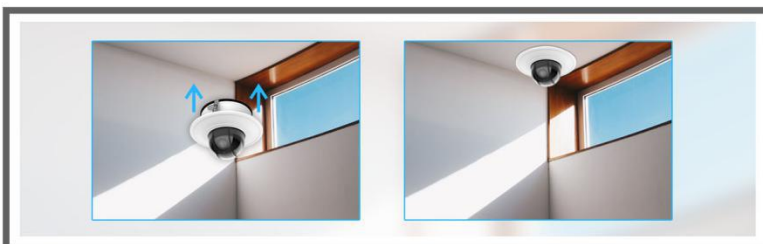

12X/20X/23X Optical Zoom

The 12X/20X/23X optical zoom can zoom up to distant subjects while still maintaining the clarity, delivering high quality video over the entire zoom range.

Smart IR II Technology

It allows the camera to catch better images regardless of object distance with High Beams and Low Beams whose brightness could be adjusted manually or automatically. Also, the innovative IR Anti-reflection Panel protects the lens from IR interference.

Recessed Installation

With recessed installation, the Mini PTZ Dome Network Camera is easily blend in with the environment to provide discreet surveillance.

12X/20X/23X H.265+ Mini PTZ Dome Network Camera