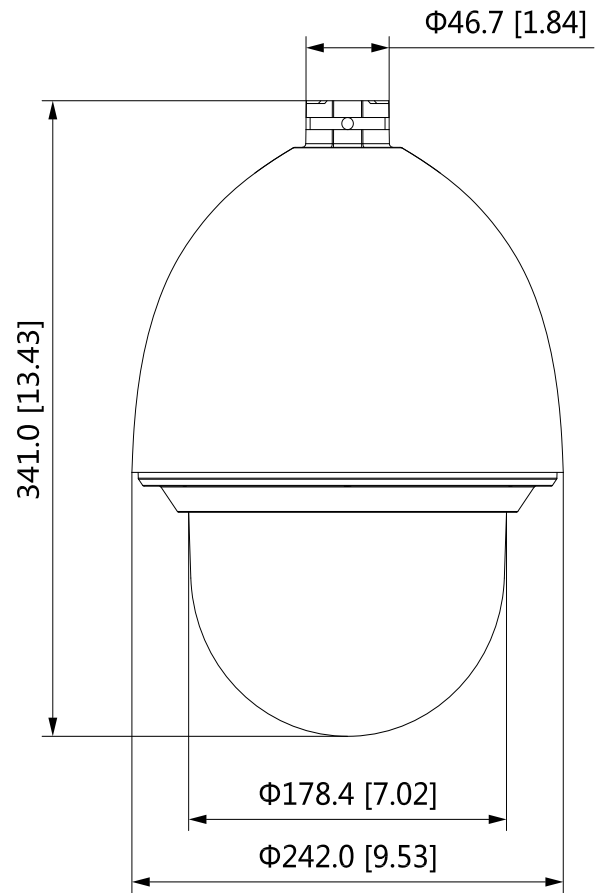

<b>Structure</b>	
Casing	Metal
Dimensions	Ø242 mm x 341 mm (9.53" x 13.43")
Net Weight	4.5 kg (9.92 lb)
Gross Weight	9.75 kg (21.50 lb)

Accessories	Wall Mount Bracket
	Mount Adapter
	Power Adapter
	Power Box
	Ceiling Mount Bracket
	Junction Box
	Pole Mount Bracket
	Corner Mount Bracket
Parapet Mount Bracket	

**Dimensions (mm[inch])**

Distribuito da