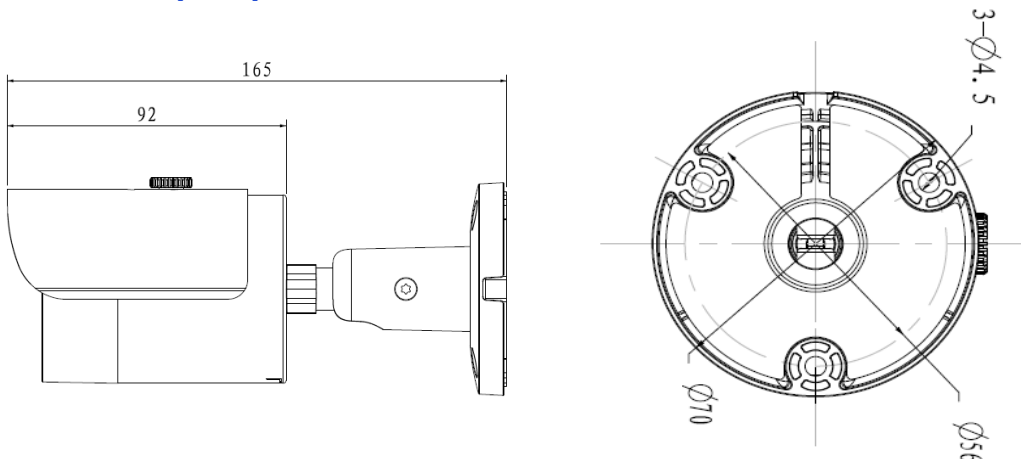

VKD ME 440

4Megapixel Full HD WDR Network Small IR-Bullet Camera

Features

- 1/3" 4Megapixel progressive scan CMOS
- H.264&MJPEG triple-stream encoding
- 20fps@4M(2560 x 1440),25/30fps@3M(2304 x 1296)
- Smart Detection supported
- WDR(120dB), Day/Night(ICR), 3DNR,AWB,AGC,BLC
- Multiple network monitoring: Web viewer, CMS(DSS/PSS) & DMSS
- 3.6mm fixed lens (6mm optional)
- Max. IR LEDs Length 50m
- IP67, PoE

Dimensions (mm)

VKD ME 440

Technical Specifications

Model	DH-IPC-HFW4421S	
Camera		
Image Sensor	1/3" 4Megapixel progressive scan CMOS	
Effective Pixels	2688(H)x1520(V)	
Scanning System	Progressive	
Electronic Shutter Speed	Auto/Manual, 1/3(4)~1/10000s	
Min. Illumination	0.01Lux/F2.0(Color), 0Lux/F2.0(IR on)	
S/N Ratio	More than 50dB	
Video Output	N/A	
Camera Features		
Max. IR LEDs Length	50m	
Day/Night	Auto(ICR)/Color/B/W	
Backlight Compensation	BLC / HLC / WDR(120 dB)	
White Balance	Auto/Manual	
Gain Control	Auto/Manual	
Noise Reduction	3D	
Privacy Masking	Up to 4 areas	
Lens		
Focal Length	3.6mm (6mmoptional)	
Max Aperture	F2.0(F2.0)	
Focus Control	Manual	
Angle of View	83° /56°	
Lens Type	Fixed lens	
Mount Type	Board-in Type	
Video		
Compression	H.264/ MJPEG	
Resolution	4M(2560×1440)/3M(2304×1296)/1080P(1920×1080)/720P(1280×720)/D1(704×576/704×480) /CIF(352×288/352×240)	
Frame Rate	Main Stream	4M(1~20fps)/3M(1~25/30fps)(WDR OFF)
	Sub Stream	D1/CIF(1 ~ 25/30fps)
	Third Stream	720P(1-5/8fps)(WDR on) 720P(1-18/2fps)(WDR off)
Bit Rate	H.264: 32K ~ 10Mbps	
Corridor Mode	Support	
Audio		
Compression	N/A	
Interface	N/A	
Smart Function		
Smart detection	Tripwire	
	Intrusion	
	Scene change	
	Face detect	