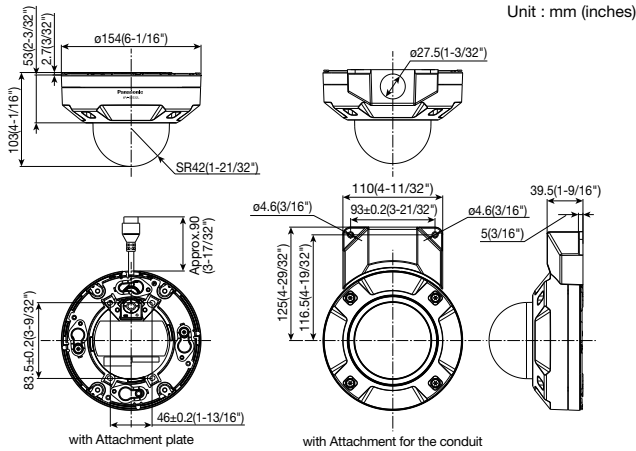

Appearance

Trademarks and registered trademarks

- iPad and iPhone are trademarks of Apple Inc., registered in the U.S. and other countries.
- Android is a trademark of Google LLC.
- ONVIF and the ONVIF logo are trademarks or registered trademarks of Onvif Inc.
- All other trademarks identified herein are the property of their respective owners.

Important

- Safety Precaution : Carefully read the Basic Information, Installation Guide and Operating Instructions before using this product.
- Panasonic cannot be responsible for the performance of the network and/or other manufacturers' products used on the network.

- Masses and dimensions are approximate. • Specifications are subject to change without notice.

Optional Accessories

Mount Bracket / Dome Cover / Other

Ceiling Mount Bracket (Embedded) WV-QEM500-W (i-PRO white)	Mount Bracket WV-QSR501-W (i-PRO white)	Ceiling Mount Bracket WV-QCL100-W (i-PRO white)	Ceiling Mount Bracket WV-QCL501-W (i-PRO white)
	 (This bracket requires WV-QWL501-W or WV-QCL501-W.)	 *For indoor installation only	 (This bracket requires WV-QSR501-W.)
Ceiling Mount Bracket WV-Q105A	Wall Mount Bracket WV-QWL501-W (i-PRO white)	Wall Mount Bracket WV-QWL500-W (i-PRO white)	Adapter Box WV-QJB500-W (i-PRO white)
 *For indoor installation only	 (This bracket requires WV-QSR501-W.)		 (This bracket requires WV-QWL500-W.)
Pole Mount Bracket WV-QPL500-W (i-PRO white)	Corner Mount Bracket WV-QCN500-W (i-PRO white)	Attachment pipe (For 3rd party bracket) WV-QAT500-W (i-PRO white)	Dome Cover (Smoke type) WV-CW7S
 (This bracket requires WV-QWL501-W.)	 (This bracket requires WV-QWL501-W.)		
Base Bracket WV-QJB501-W (i-PRO white)	Sun Shade WV-QSR500-W (i-PRO white)		

- The brackets are available in three colors, i-PRO white, Light gray, and Fine silver. It is possible to use them in the different color combination.

DISTRIBUTED BY :

Panasonic i-PRO Sensing Solutions Co., Ltd.

<https://ipro.panasonic.com>

<https://security.panasonic.com>

<https://www.facebook.com/Panasonicnetworkcamera/>

(2A-238BA)