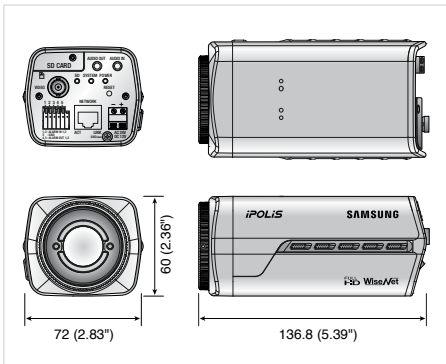

Dimensions

Unit : mm (inch)

The Eco mark represents Samsung Techwin's will to create environment-friendly products, and indicates that the product satisfies the EU RoHS Directive.

Design and specifications are subject to change without notice.

■ DISTRIBUTED BY

SAMSUNG TECHWIN CO., LTD.

701, Sampyeong-dong, Bundang-gu, Seongnam-si, Gyeonggi-do Korea 463-400
Tel : +82-70-7147-8741~8749, 8752~8760 Fax : +82-31-8018-3745
www.samsungsecurity.com www.samsungcctv.com

SAMSUNG TECHWIN AMERICA INC.

SAMSUNG TECHWIN EUROPE LTD.