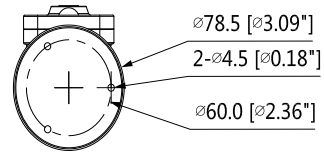

Construction

Casing	Plastic
Dimensions	Φ78.5mm×127.8mm(3.09" x5.03")
Net Weight	0.31Kg (0.68lb)
Gross Weight	0.45Kg (0.99lb)

Dimensions (mm/inch)

Ordering Information

Type	Part Number	Description
1.3MP Camera	DH-IPC-K15P	1.3MP K Series Wi-Fi Network Camera, PAL
	DH-IPC-K15N	1.3MP K Series Wi-Fi Network Camera, NTSC
	IPC-K15P	1.3MP K Series Wi-Fi Network Camera, PAL
	IPC-K15N	1.3MP K Series Wi-Fi Network Camera, NTSC