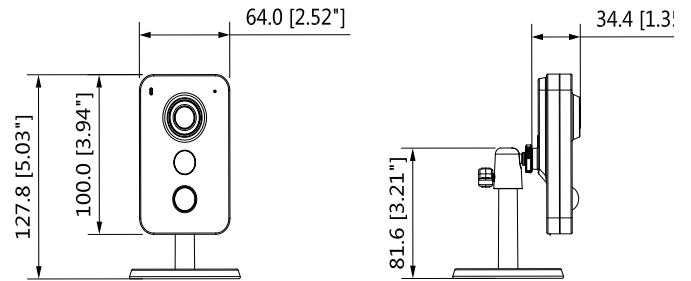

Construction

Casing	Plastic
Dimensions	Φ78.5mm×127.8mm(3.09" x5.03")
Net Weight	0.31Kg (0.68lb)
Gross Weight	0.45Kg (0.99lb)

Dimensions (mm/inch)

Ordering Information

Type	Part Number	Description
1.3MP Camera	DH-IPC-K15P	1.3MP K Series Wi-Fi Network Camera, PAL
	DH-IPC-K15N	1.3MP K Series Wi-Fi Network Camera, NTSC
	IPC-K15P	1.3MP K Series Wi-Fi Network Camera, PAL
	IPC-K15N	1.3MP K Series Wi-Fi Network Camera, NTSC