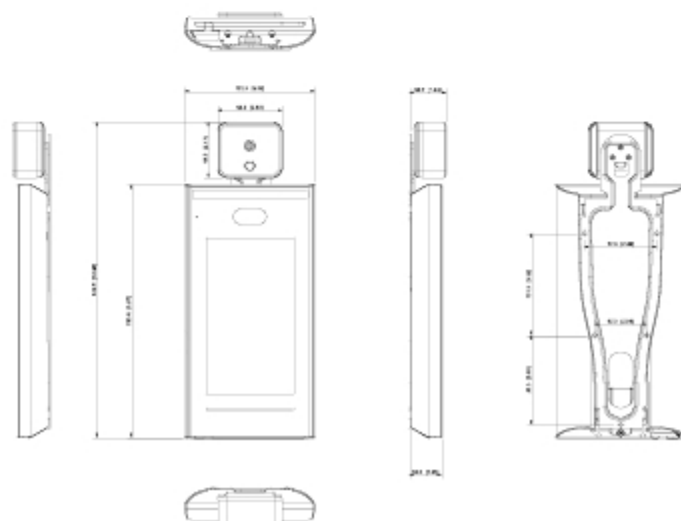

Capacity

User Capacity	100,000
Face Image Capacity	100,000
Card Capacity	100,000
Password Capacity	100,000
Record Capacity	300,000 records

Port

RS-485	1
RS-232	1
Wiegand	1 (input or output)
USB	2 USB2.0 port
Ethernet	1 1000M Ethernet Port 1 10M/100M Ethernet Port
Alarm Input	2 (Switch quantity)
Alarm Output	2 (Relay)
Alarm Linkage	Yes
Exit Button	1
Door Status Detection	1
Lock Control	1

Alarm

Anti-Passback	Yes
Tamper	Yes

Duress	Yes
Door Sensor Timeout	Yes
Intrusion	Yes
Illegal Card Exceeding Threshold	Yes

General

Power Supply	Provided
Power Supply Mode	DC 12V 2A
Power Consumption	≤24W
Product Dimensions	312.5 mm × 129.0 mm × 36.7 mm (12.30" × 5.08" × 1.44")
Packaging Dimensions	Controller packing: 380 mm × 235 mm × 124 mm (14.96" × 9.25" × 4.88") Protective case: 494 mm × 402 mm × 275 mm (19.45" × 15.83" × 10.83")
Working Temperature	Thermometer disabled: -10° C to +55° C (+14° F to +131° F) Thermometer enabled: +15° C to +30° C (+59° F to +86° F)
Working Humidity	0%RH–90%RH (non-condensing)
Working Environment	Indoor
Gross Weight	2.2 kg (4.85 lb)
Installation	Wall mounted
Certifications	CE/FCC

Ordering Information

Type	Model	Description
Face Recognition Access Controller (indoor;temperature monitoring)	ASI7213X-T1	7-inch Face Recognition Access Controller (indoor;temperature monitoring)

Dimensions (mm[inch])