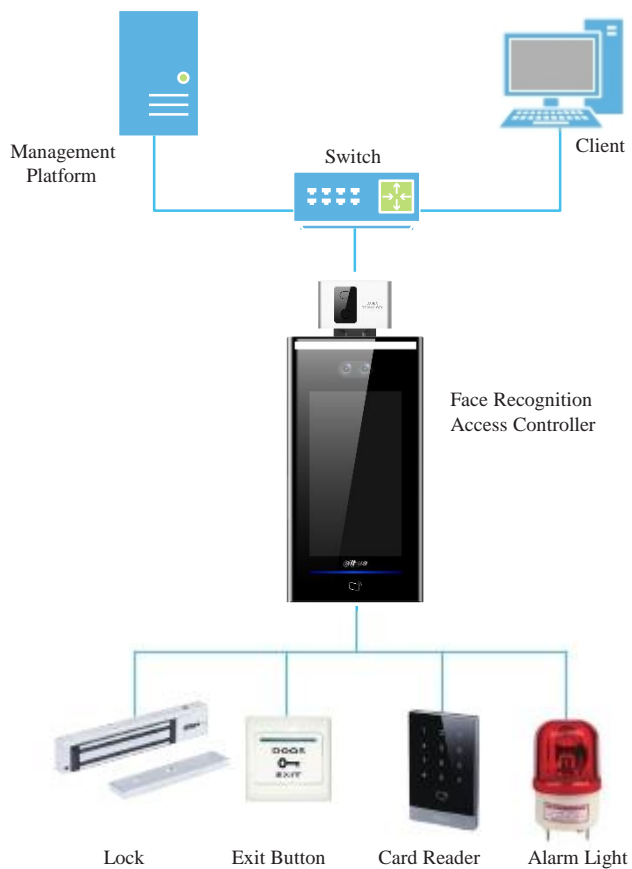

Application

Distribuito da

PAMITRON
see the world