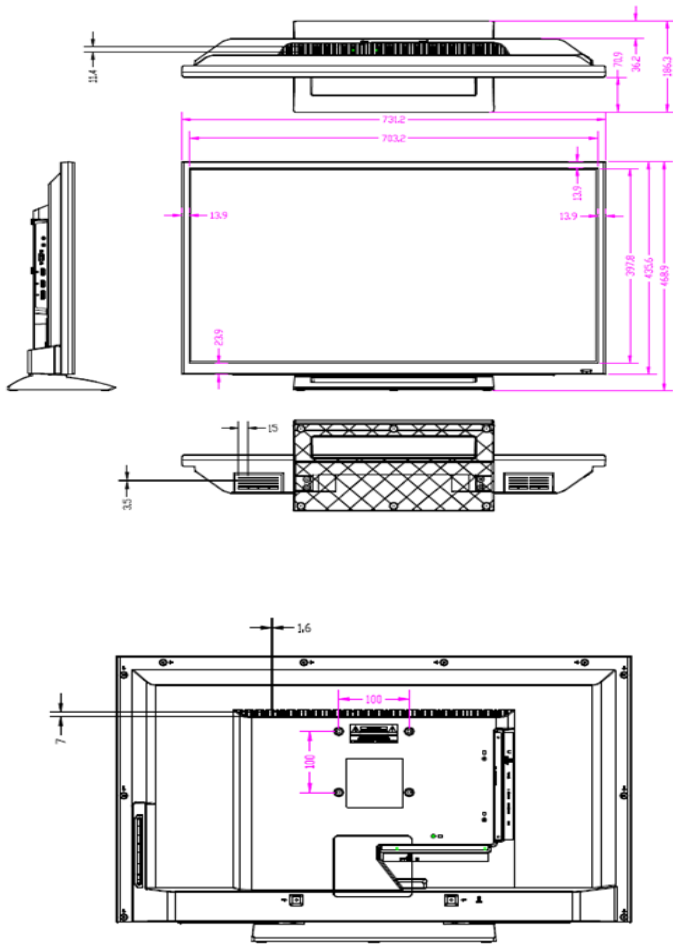

Technical Specification

Model

Model	PRM32V
-------	--------

System

Diagonal	31.5"(16:9)
Resolution	1920x1080 (FHD)
Backlight	LED
Brightness/Luminance (Standard)	300 cd/ m ²
Contrast	1200:1
Angle of view	178°/178°(vertical/horizontal)
Response time	5ms

Signals

Input	standard	VGA(D-Sub)×1, HDMI×2, Audio×1
	optional	-
Output	Standard	speaker×1
	optional	-

General

Consumption (Standard)	52W
Consumption (Standby)	≤0.5W

Power Supply	AC100~240V (+/-10%),50/60 Hz
Weight	5.4kg(with base)
Dimensions(no base)	731.2mm×435.6mm×79.2mm
Work Environment	Temperature:0 C~40 C
	Humidity:10%~90%

Accessory

Standard	VGA cable, power cable, HDMI cable, Pedestal
Optional	hanging bracket

Dimensions(mm)

Le foto e le caratteristiche sopraindicate possono subire variazioni da parte del produttore senza preavviso.