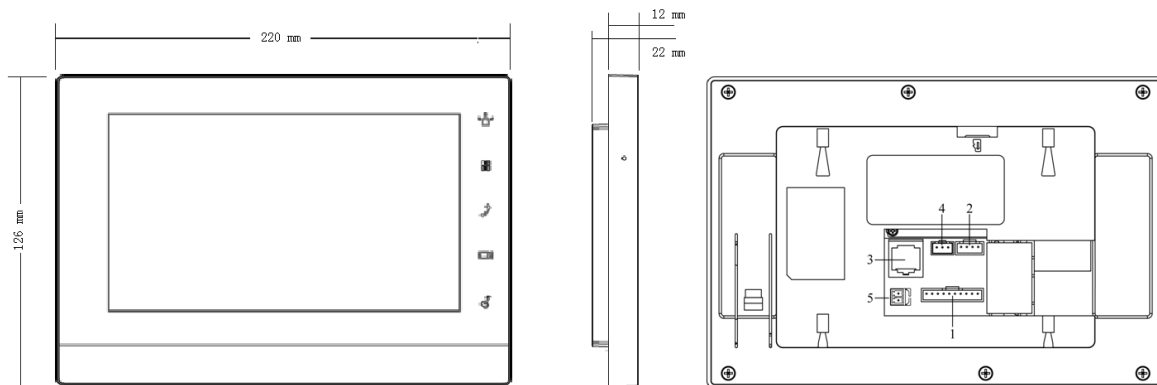

7-inch Color Indoor Monitor

Features

- Displayer: Color 7-inch TFT LCD, resistance touch screen resolution 800×480
- Support 8 wire alarm input extension or home appliance
- Call among households
- 1 channel 10/100Mbps self-adaptive Ethernet
- Support outdoor station and IPC monitor
- Support leave audio and video message
- Support POE power supply
- Surface mounted & Flush mounted

Specifications

System	Main Processor	Built-in microcontroller
	Operation System	Embedded LINUX operating system
Video	compression	H.264
	Resolution	800*480
Audio	Audio Input	All-direction microphone
	Audio Output	Embedded loudspeaker
	Bidirectional Talk	Support bidirectional talk
Display	Size	Color 7-inch TFT LCD
Operating modes	input	Mechanical keys(emergency, protection, video talk, monitoring, unlock), Touch screen technology
Alarm	Alarm input	Support 8 channels input
	Alarm output	Support 1 channel output
Network	Ethernet	10 M / 100 Mbps adaptive

VTH 1510CH

	network protocol	TCP/IP
General	Power	DC 10~15V or supply directly by Special switching power
	Power Consumption	Standby $\leq 1.5W$, work $\leq 7W$
	work environment	Temperature: $-10^{\circ}C \sim +60^{\circ}C$
		Humidity: 10~90%RH
	Dimensions	200mm \times 126mm \times 22mm (L*W*T) ;
Weight	0.8Kg;	

Dimensions

*Design and specifications are subject to change without notice.