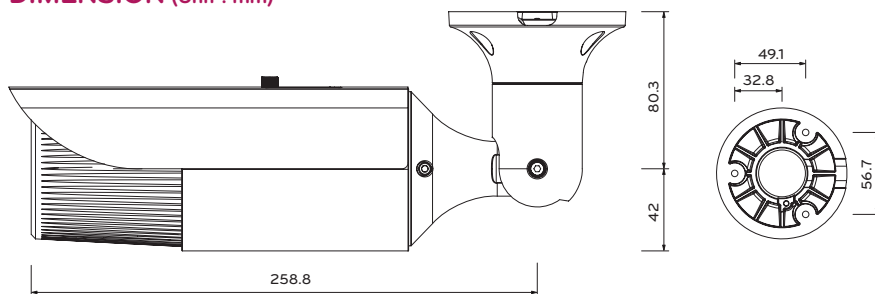

LNU5100R

1.3 Megapixel HD Vari-focal Network IR Bullet Camera

SPECIFICATIONS

Features	LNU5100R
Camera	
Image Sensor	6.08 mm (1/3 Type) CMOS
Lens	2.8-10 mm F1.2
Resolution	Up to 1280 x 1024
Min. Illumination	Color : 0.3 Lux @ F1.2 B/W : 0 Lux @ IR LED on
Day / Night	ICR (Auto / Day / Night)
WDR	80 dB
IR LEDs	32
IR Distance	30 m
Focus	Manual
Image Enhancement	Backlight Compensation / 2D+3D DNR / Exposure Control / Sens-up Control / AGC / White Balance / Privacy Masking / EIS / Sharpness / Digital Zoom / Scene mode
Video/Audio	
Video Compression	H.264 (High profile supported) / MJPEG
Frame Rate	30 fps @ 1280 x 1024
Multi-Streaming	Dynamic Profile (Up to 7)
ROI Streaming	Yes
Open Protocol	ONVIF 2.2 Profile S, PSIA 1.1
Audio Compression	G.711, G.726
Two-way Audio	Yes
Event	
Motion Detection	Yes
Event Notification	Relay Out, Email, FTP
Pre/Post Event Buffering	5 / 5 Seconds
Video Analytics	Intelligent Motion Detection, Trip Zone, Object Counting, Streaming Metadata
Interface	
Video In / Out	1 RCA Out
Audio In / Out	1 In / 1 Out
Alarm In / Out	1 In / 1 Out
SD Slot	Micro SD
Network	
Ethernet	RJ-45 10/100 BASE-T
Security	Password Protection, HTTPS (SSL, TLS)
Protocol	IPv4/6 - TCP/IP, UDP, HTTP, HTTPS, RTP, RTSP, DHCP, ICMP IPv4 - FTP, SMTP, NTP, ARP, SNMPv1/v2c/v3, DDNS(LG)
Web Viewer	Microsoft Internet Explorer 7.0 or above
Video Management Software	LG Ipsolute VMS Suite, Mobile Application (iPhone, iPad, Android)
Connections	Up to 10
General	
Power Source	PoE / AC24V / DC12V
Power Consumption	9.9 W
Operating Temperature / Humidity	-10°C ~ 50°C / 0% ~ 80%RH
Standard Approvals	UL, FCC, CE, KCC, Gong-an
Color / Material	Dark grey / Aluminum
Ingress Protection	Vandal-proof, IP66
Dimension (Ø x H)	84 x 83.5 x 339 mm
Weight	1.5 kg

* Exact products and specifications shown may vary by geographic region and are subject to change without notice. Actual products may differ from the images appearing in the catalog.

DIMENSION (Unit : mm)